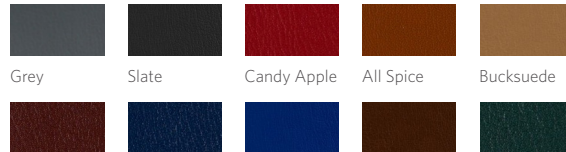

Warranty: Visit www.precor.com for warranty terms.

Color Options*

Frame

Black Pearl Gloss Metallic Gloss White**

* Custom frame colors are available, subject to minimum order quantities and extended lead times.

**Additional lead time applies.

Upholstery

Black

Additional Upholstery Options**

Burgundy Royal Blue Blue Jay Chocolate Hunter Green

* Additional upholstery options may have longer lead times. Please contact a sales representative.
* Colors may vary.